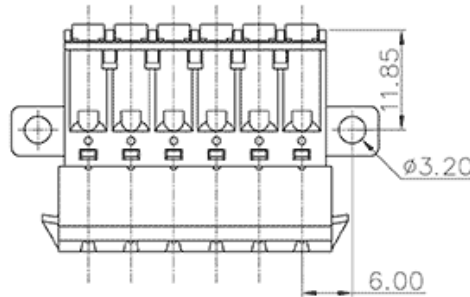

Product Type: Plug-in terminal-Socket

Product Name:MC-PJ5.08H23P-DB-0001

Product Description: Pitch: 5.08mm Rated Voltage : 320V Rated Current: 12A Connection method : Push-in spring connection colour : customizable

Product Size

Parameters

<input checked="" type="checkbox"/> SUPU ID	MC-PJ5.08H23P-DB-0001
<input checked="" type="checkbox"/> Pitch	5.08
<input checked="" type="checkbox"/> Number of levels	Single layer
<input checked="" type="checkbox"/> Number of connections	23

<input type="checkbox"/> Connection method	Push in connection
<input type="checkbox"/> Protection Level	IP20
<input type="checkbox"/> Operating temperature range	-40~+105°C
<input type="checkbox"/> Insulation material	PA66
<input type="checkbox"/> Insulation material group	I
<input type="checkbox"/> Contact material	Copper alloy
<input type="checkbox"/> Contact plating	Sn,Plated
<input type="checkbox"/> Color	Green/Black/Blue/Grey/Orange/Red

Technical data

<input type="checkbox"/> IEC Rated Current	320V
<input type="checkbox"/> IEC Rated Voltage	12A
<input type="checkbox"/> Overvoltage category	III III II
<input type="checkbox"/> Degree of pollution	3 2 2
<input type="checkbox"/> Rated impulse voltage	4.0KV 4.0KV 4.0KV
<input type="checkbox"/> UL Rated Current	10A - 10A
<input type="checkbox"/> UL Rated Voltage	300V - 300V
<input type="checkbox"/> Conductor cross section rigid	0.2-2.5mm ²
<input type="checkbox"/> Conductor cross section flexible	0.2-2.5mm ²
<input type="checkbox"/> Conductor cross section flexible,with ferrule	0.2-2.5mm ²
<input type="checkbox"/> Stripping length	10~11mm
<input type="checkbox"/> Use group	B/C/D
<input type="checkbox"/> Rated cross section	24~12AWG