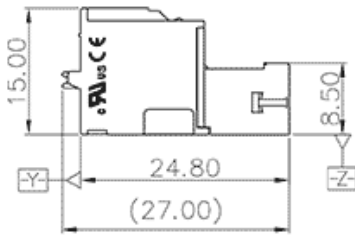

Product Type: Plug-in terminal-Socket

Product Name:MC-PJ5.08H23P-DB-0001

Product Description: Pitch: 5.08mm Rated Voltage : 320V Rated Current: 12A Connection method : Push-in spring connection colour : customizable

Product Size

Parameters

<input checked="" type="checkbox"/> SUPU ID	MC-PJ5.08H23P-DB-0001
<input checked="" type="checkbox"/> Pitch	5.08
<input checked="" type="checkbox"/> Number of levels	Single layer
<input checked="" type="checkbox"/> Number of connections	23

Technical data

<input type="checkbox"/> IEC Rated Current	320V
<input type="checkbox"/> IEC Rated Voltage	12A
<input type="checkbox"/> Overvoltage category	III III II
<input type="checkbox"/> Degree of pollution	3 2 2
<input type="checkbox"/> Rated impulse voltage	4.0KV 4.0KV 4.0KV
<input type="checkbox"/> UL Rated Current	10A - 10A
<input type="checkbox"/> UL Rated Voltage	300V - 300V
<input type="checkbox"/> Conductor cross section rigid	0.2-2.5mm ²
<input type="checkbox"/> Conductor cross section flexible	0.2-2.5mm ²
<input type="checkbox"/> Conductor cross section flexible,with ferrule	0.2-2.5mm ²
<input type="checkbox"/> Stripping length	10~11mm
<input type="checkbox"/> Use group	B/C/D
<input type="checkbox"/> Rated cross section	24~12AWG