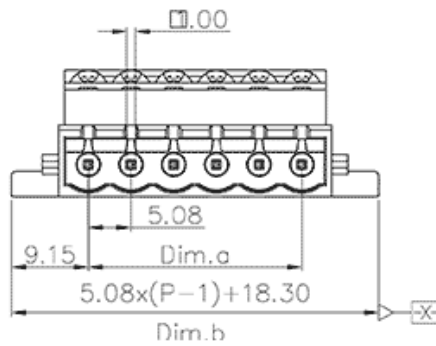

Product Type: Plug-in terminal-Socket

Product Name:MC-PJ5.08H23P-DB-0001

Product Description: Pitch: 5.08mm Rated Voltage : 320V Rated Current: 12A Connection method : Push-in spring connection colour : customizable

Product Size

Parameters

<input checked="" type="checkbox"/> SUPU ID	MC-PJ5.08H23P-DB-0001
<input checked="" type="checkbox"/> Pitch	5.08
<input checked="" type="checkbox"/> Number of levels	Single layer
<input checked="" type="checkbox"/> Number of connections	23

<input type="checkbox"/> Connection method	Push in connection
<input type="checkbox"/> Protection Level	IP20
<input type="checkbox"/> Operating temperature range	-40~+105°C
<input type="checkbox"/> Insulation material	PA66
<input type="checkbox"/> Insulation material group	I
<input type="checkbox"/> Contact material	Copper alloy
<input type="checkbox"/> Contact plating	Sn,Plated
<input type="checkbox"/> Color	Green/Black/Blue/Grey/Orange/Red

Technical data

<input type="checkbox"/> IEC Rated Current	320V
<input type="checkbox"/> IEC Rated Voltage	12A
<input type="checkbox"/> Overvoltage category	III III II
<input type="checkbox"/> Degree of pollution	3 2 2
<input type="checkbox"/> Rated impulse voltage	4.0KV 4.0KV 4.0KV
<input type="checkbox"/> UL Rated Current	10A - 10A
<input type="checkbox"/> UL Rated Voltage	300V - 300V
<input type="checkbox"/> Conductor cross section rigid	0.2-2.5mm ²
<input type="checkbox"/> Conductor cross section flexible	0.2-2.5mm ²
<input type="checkbox"/> Conductor cross section flexible,with ferrule	0.2-2.5mm ²
<input type="checkbox"/> Stripping length	10~11mm
<input type="checkbox"/> Use group	B/C/D
<input type="checkbox"/> Rated cross section	24~12AWG