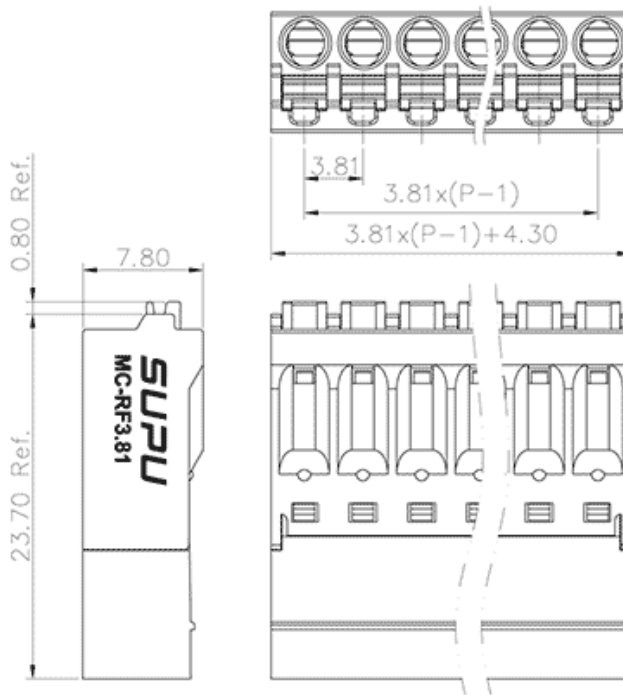

Product Type: Plug-in terminal-Socket

Product Name:MC-PF3.81H02P-0001

Product Description: Pitch: 3.81mm Rated Voltage : 160V Rated Current: 8A Connection method : Push in Connection colour : customizable

### Product Size

### Parameters

<input checked="" type="checkbox"/> SUPU ID	MC-PF3.81H02P-0001
<input checked="" type="checkbox"/> Pitch	3.81
<input checked="" type="checkbox"/> Number of levels	Single layer
<input checked="" type="checkbox"/> Number of connections	2