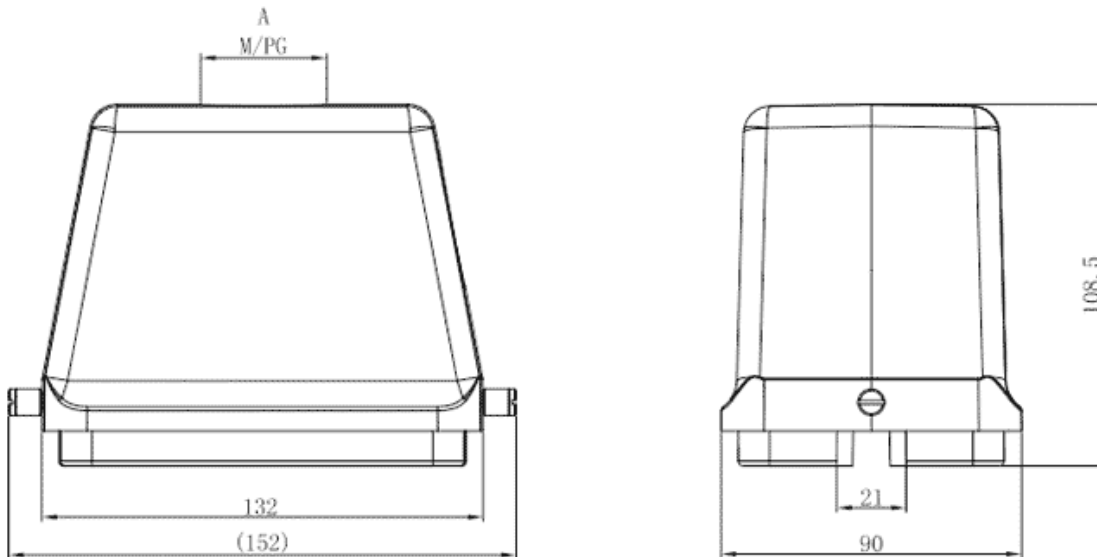

Product Type: Heavy-duty Connector Housing

Product Name:S48B-TE-2B-  
PG42

Product Description: S48B Hoods,top entry,2 bolts,PG42 thread

### Product Size