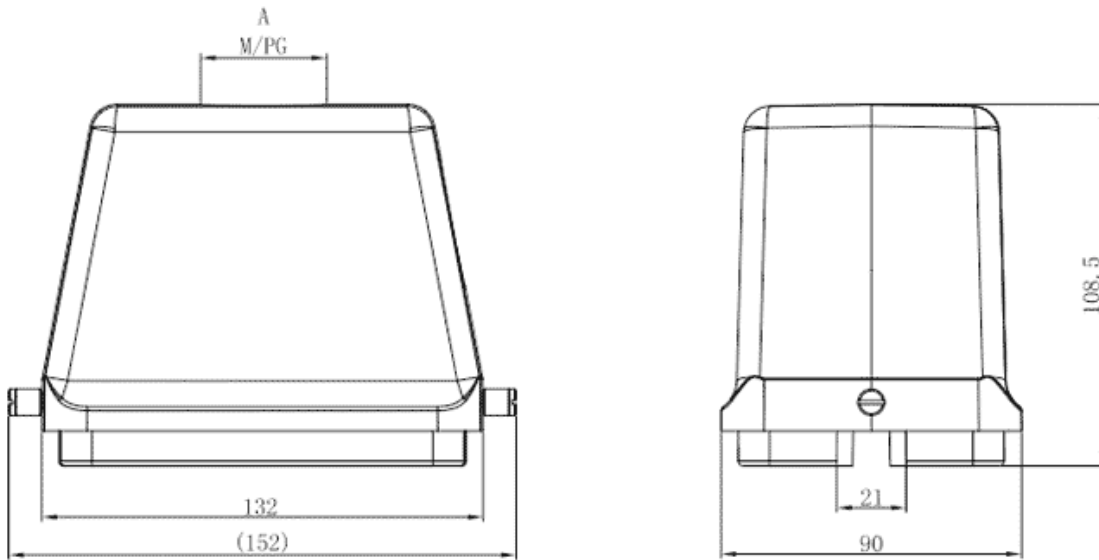

Product Type: Heavy-duty Connector Housing

Product Name: S48B-TE-2B-PG36

Product Description: S48B Hoods, top entry, 2 bolts, PG36 thread

Product Size

Parameters

<input checked="" type="checkbox"/> SUPU ID	S48B-TE-2B-PG36
<input checked="" type="checkbox"/> Protection Level	IP65
<input checked="" type="checkbox"/> Operating temperature range	-40°C~+125°C
<input checked="" type="checkbox"/> Color	Grey