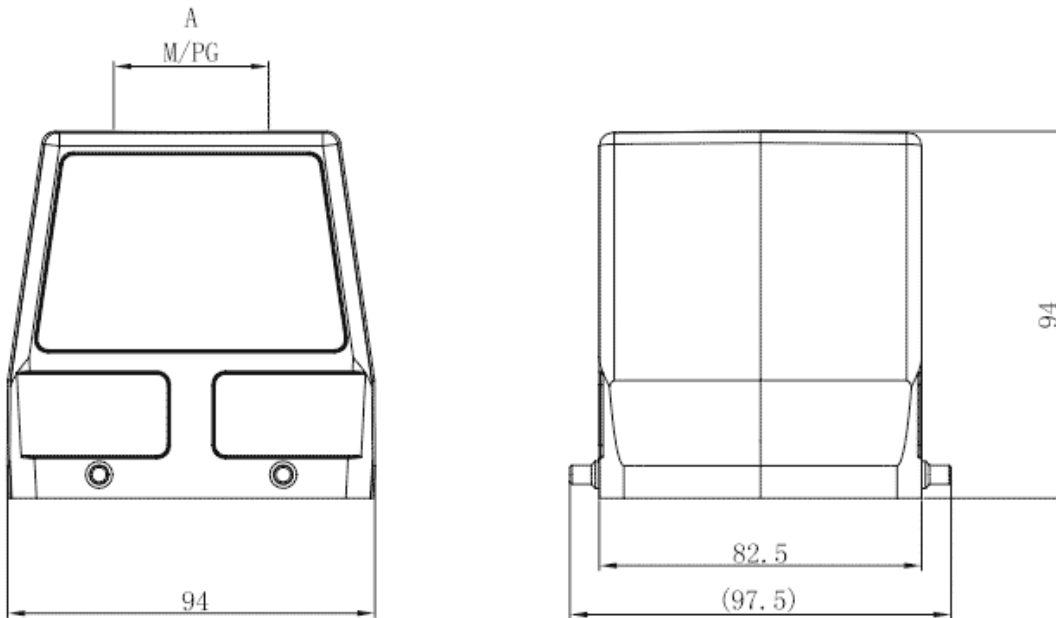

Product Type: Heavy-duty Connector Housing

Product Name: S32B-TE-4B-
PG42

Product Description: S32B Hoods, top entry, 4 bolts, PG42 thread

Product Size

Parameters

☞ SUPU ID	S32B-TE-4B-PG42
☞ Protection Level	IP65
☞ Operating temperature range	-40°C~+125°C
☞ Color	Grey

☞ Thread type	PG42
☞ Category	Housing
☞ Mechanical endurance	≥500

Technical data

☞ Sealing material	NBR
☞ Housing Material	Die-Cast Aluminum

Commercial data

☞ Order No	S32B-TE-4B-PG42
☞ Packing unit	PCS
☞ Minimum order quantity	1