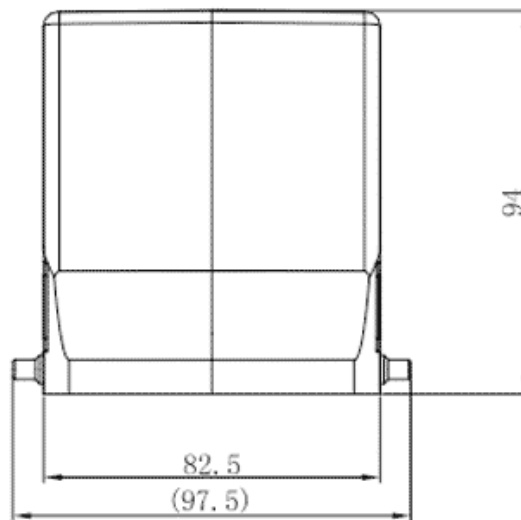

Product Type: Heavy-duty Connector Housing

Product Name: S32B-SE-4B-M50

Product Description: S32B Hoods, side entry, 4 bolts, M50 thread

Product Size

Parameters

<input checked="" type="checkbox"/> SUPU ID	S32B-SE-4B-M50
<input checked="" type="checkbox"/> Protection Level	IP65
<input checked="" type="checkbox"/> Operating temperature range	-40°C~+125°C
<input checked="" type="checkbox"/> Color	Grey

<input type="checkbox"/> Thread type	M50
<input type="checkbox"/> Category	Housing
<input type="checkbox"/> Mechanical endurance	≥500

Technical data

<input type="checkbox"/> Sealing material	NBR
<input type="checkbox"/> Housing Material	Die-Cast Aluminum