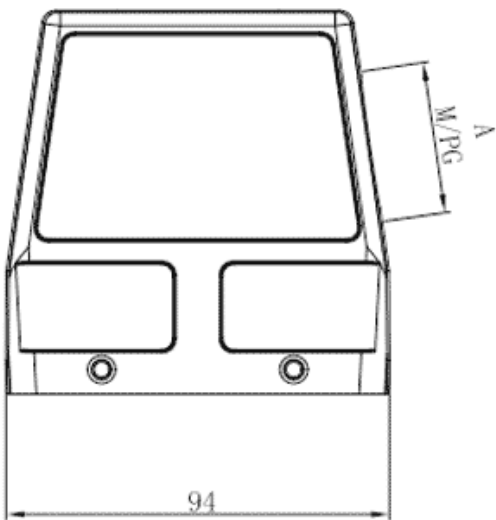

Product Type: Heavy-duty Connector Housing

Product Name: S32B-SE-4B-M50

Product Description: S32B Hoods, side entry, 4 bolts, M50 thread

Product Size

Parameters

<input checked="" type="checkbox"/> SUPU ID	S32B-SE-4B-M50
<input checked="" type="checkbox"/> Protection Level	IP65
<input checked="" type="checkbox"/> Operating temperature range	-40°C~+125°C
<input checked="" type="checkbox"/> Color	Grey