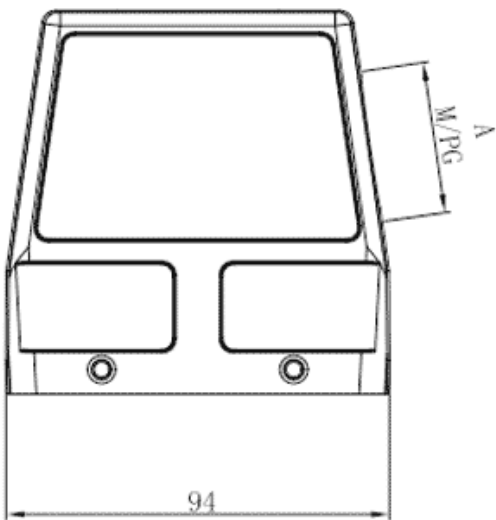

Product Type: Heavy-duty Connector Housing

Product Name: S32B-SE-4B-M32

Product Description: S32B Hoods, side entry, 4 bolts, M32 thread

Product Size

Parameters

<input checked="" type="checkbox"/> SUPU ID	S32B-SE-4B-M32
<input checked="" type="checkbox"/> Protection Level	IP65
<input checked="" type="checkbox"/> Operating temperature range	-40°C~+125°C
<input checked="" type="checkbox"/> Color	Grey