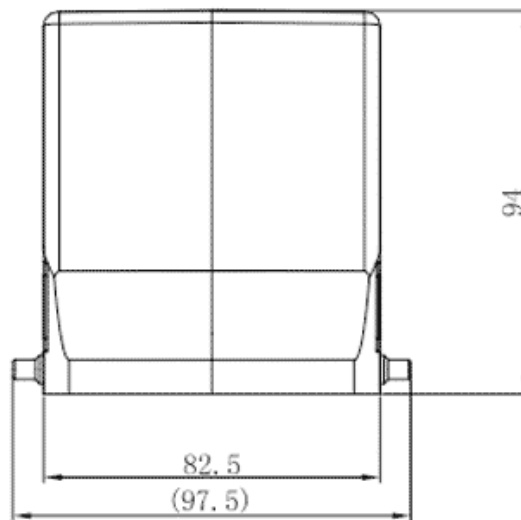

Product Type: Heavy-duty Connector Housing

Product Name: S32B-SE-4B-M32

Product Description: S32B Hoods, side entry, 4 bolts, M32 thread

Product Size

Parameters

<input checked="" type="checkbox"/> SUPU ID	S32B-SE-4B-M32
<input checked="" type="checkbox"/> Protection Level	IP65
<input checked="" type="checkbox"/> Operating temperature range	-40°C~+125°C
<input checked="" type="checkbox"/> Color	Grey

<input type="checkbox"/> Thread type	M32
<input type="checkbox"/> Category	Housing
<input type="checkbox"/> Mechanical endurance	≥500

Technical data

<input type="checkbox"/> Sealing material	NBR
<input type="checkbox"/> Housing Material	Die-Cast Aluminum