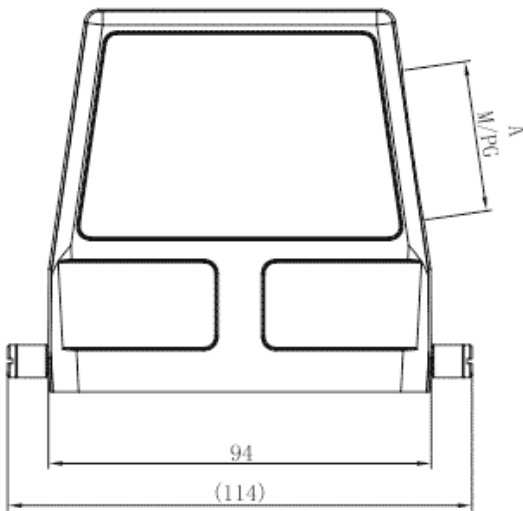

Product Type: Heavy-duty Connector Housing

Product Name: S32B-SE-2B-M40

Product Description: S32B Hoods, side entry, 2 bolts, M40 thread

## Product Size