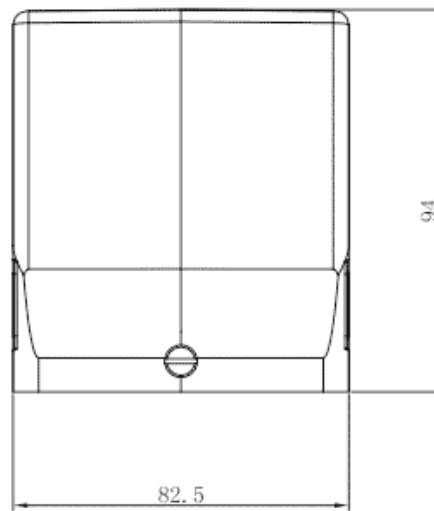

Product Type: Heavy-duty Connector Housing

Product Name: S32B-SE-2B-M40

Product Description: S32B Hoods, side entry, 2 bolts, M40 thread

## Product Size