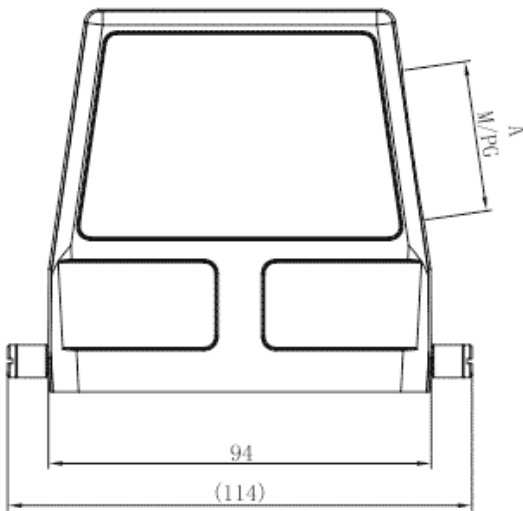

Product Type: Heavy-duty Connector Housing

Product Name: S32B-SE-2B-M32

Product Description: S32B Hoods, side entry, 2 bolts, M32 thread

Product Size

Parameters

<input checked="" type="checkbox"/> SUPU ID	S32B-SE-2B-M32
<input checked="" type="checkbox"/> Protection Level	IP65
<input checked="" type="checkbox"/> Operating temperature range	-40°C~+125°C
<input checked="" type="checkbox"/> Color	Grey