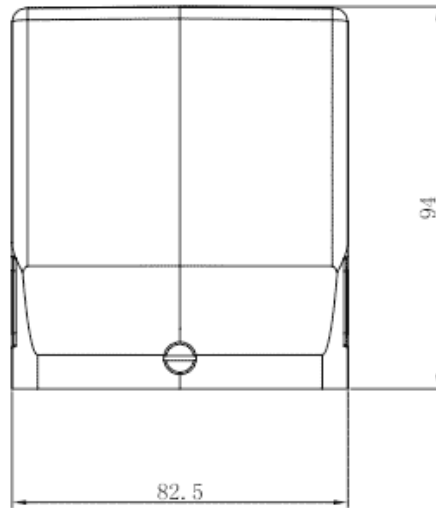

Product Type: Heavy-duty Connector Housing

Product Name: S32B-SE-2B-M32

Product Description: S32B Hoods, side entry, 2 bolts, M32 thread

Product Size

Parameters

<input checked="" type="checkbox"/> SUPU ID	S32B-SE-2B-M32
<input checked="" type="checkbox"/> Protection Level	IP65
<input checked="" type="checkbox"/> Operating temperature range	-40°C~+125°C
<input checked="" type="checkbox"/> Color	Grey