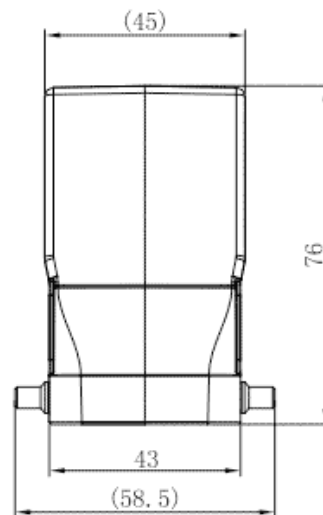

Product Type: Heavy-duty Connector Housing

Product Name: S24B-TEH-4B-PG29

Product Description: S24B Hoods, top entry, high construction, 4 bolts, PG29 thread

Product Size

Parameters

☞ SUPU ID	S24B-TEH-4B-PG29
☞ Protection Level	IP65
☞ Operating temperature range	-40°C~+125°C
☞ Color	Grey

☞ Thread type	PG29
☞ Category	Housing
☞ Mechanical endurance	≥500

Technical data

☞ Sealing material	NBR
☞ Housing Material	Die-Cast Aluminum

Commercial data

☞ Order No	S24B-TEH-4B-PG29
☞ Packing unit	PCS
☞ Minimum order quantity	1