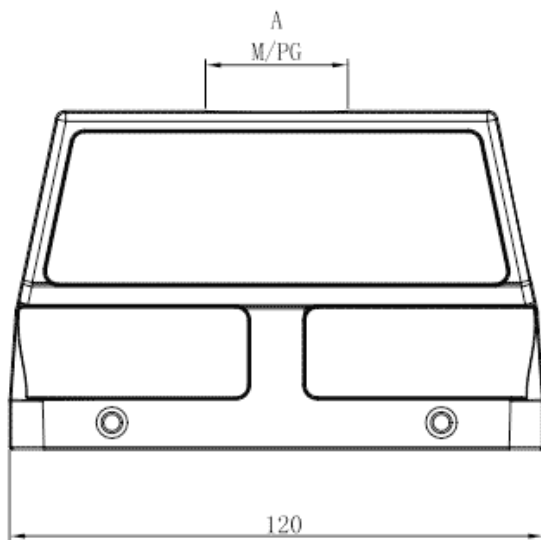

Product Type: Heavy-duty Connector Housing

Product Name: S24B-TEH-4B-PG29

Product Description: S24B Hoods, top entry, high construction, 4 bolts, PG29 thread

Product Size

Parameters

☞ SUPU ID	S24B-TEH-4B-PG29
☞ Protection Level	IP65
☞ Operating temperature range	-40°C~+125°C
☞ Color	Grey

☞ Thread type	PG29
☞ Category	Housing
☞ Mechanical endurance	≥500

Technical data

☞ Sealing material	NBR
☞ Housing Material	Die-Cast Aluminum

Commercial data

☞ Order No	S24B-TEH-4B-PG29
☞ Packing unit	PCS
☞ Minimum order quantity	1