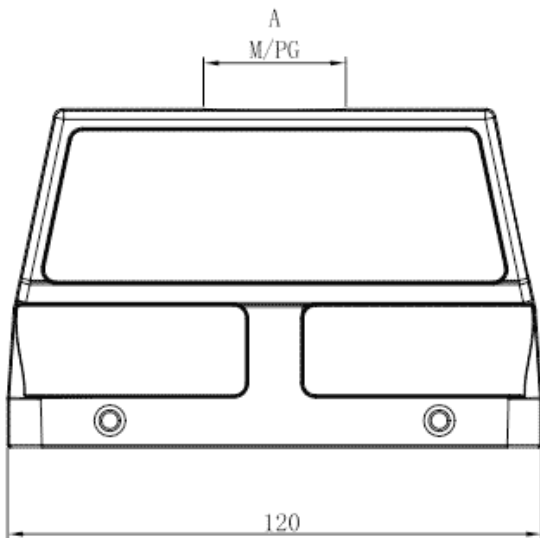

Product Type: Heavy-duty Connector Housing

Product Name: S24B-TEH-4B-M32

Product Description: S24B Hoods, top entry, high construction, 4 bolts, M32 thread

Product Size

Parameters

<input checked="" type="checkbox"/> SUPU ID	S24B-TEH-4B-M32
<input checked="" type="checkbox"/> Protection Level	IP65
<input checked="" type="checkbox"/> Operating temperature range	-40°C~+125°C
<input checked="" type="checkbox"/> Color	Grey