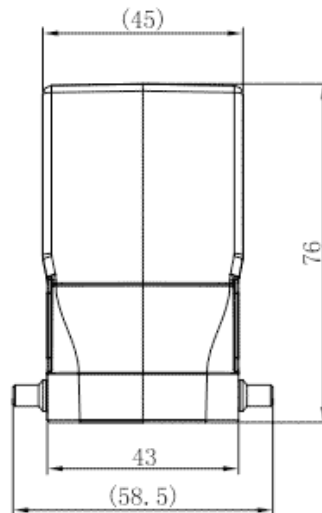

Product Type: Heavy-duty Connector Housing

Product Name: S24B-TEH-4B-M32

Product Description: S24B Hoods, top entry, high construction, 4 bolts, M32 thread

Product Size

Parameters

<input checked="" type="checkbox"/> SUPU ID	S24B-TEH-4B-M32
<input checked="" type="checkbox"/> Protection Level	IP65
<input checked="" type="checkbox"/> Operating temperature range	-40°C~+125°C
<input checked="" type="checkbox"/> Color	Grey