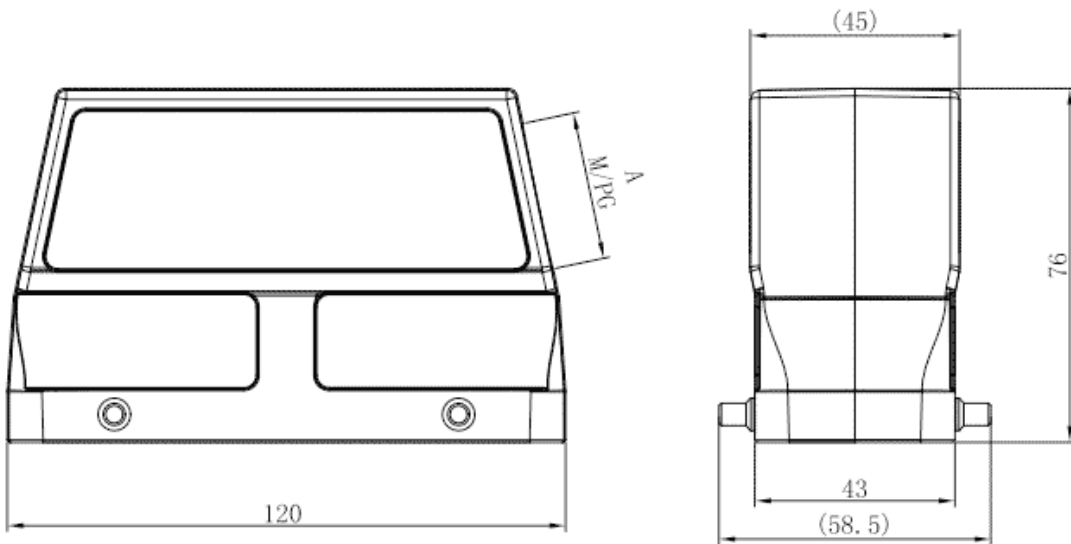

Product Type: Heavy-duty Connector Housing

Product Name: S24B-SEH-4B-PG21

Product Description: S24B Hoods, side entry, high construction, 4 bolts, PG21 thread

Product Size

Parameters

<input checked="" type="checkbox"/> SUPU ID	S24B-SEH-4B-PG21
<input checked="" type="checkbox"/> Protection Level	IP65
<input checked="" type="checkbox"/> Operating temperature range	-40°C~+125°C
<input checked="" type="checkbox"/> Color	Grey