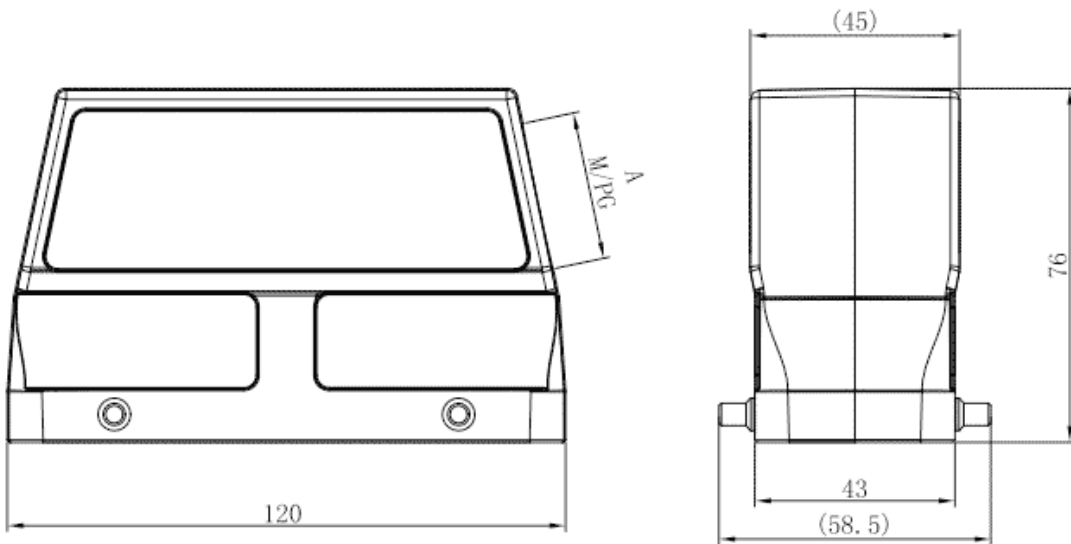

Product Type: Heavy-duty Connector Housing

Product Name: S24B-SEH-4B-M40

Product Description: S24B Hoods, side entry, high construction, 4 bolts, M40 thread

Product Size

Parameters

<input checked="" type="checkbox"/> SUPU ID	S24B-SEH-4B-M40
<input checked="" type="checkbox"/> Protection Level	IP65
<input checked="" type="checkbox"/> Operating temperature range	-40°C~+125°C
<input checked="" type="checkbox"/> Color	Grey