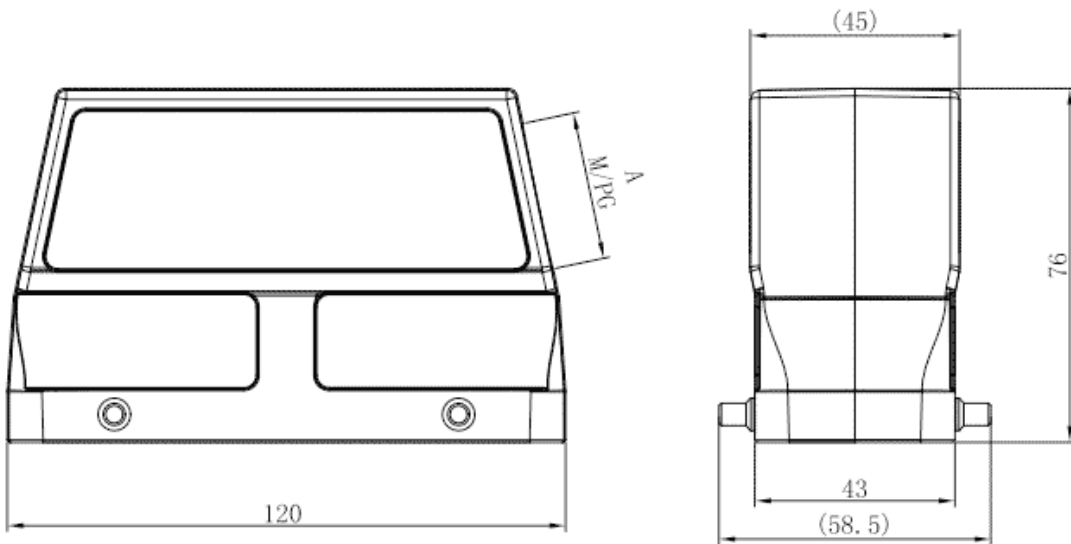

Product Type: Heavy-duty Connector Housing

Product Name: S24B-SEH-4B-M32

Product Description: S24B Hoods, side entry, high construction, 4 bolts, M32 thread

Product Size

Parameters

<input checked="" type="checkbox"/> SUPU ID	S24B-SEH-4B-M32
<input checked="" type="checkbox"/> Protection Level	IP65
<input checked="" type="checkbox"/> Operating temperature range	-40°C~+125°C
<input checked="" type="checkbox"/> Color	Grey