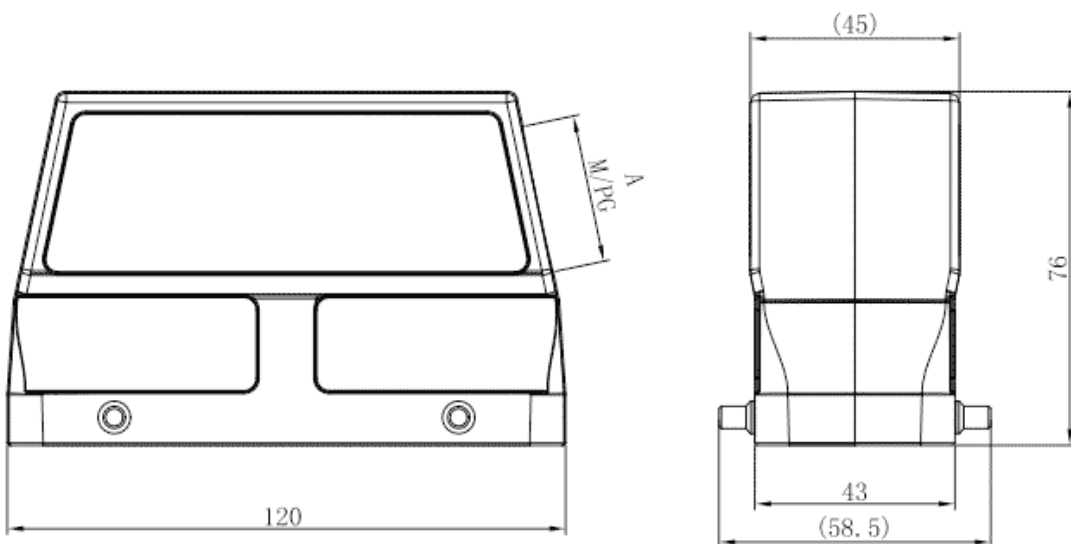

Product Type: Heavy-duty Connector Housing

Product Name: S24B-SEH-4B-M25

Product Description: S24B Hoods, side entry, high construction, 4 bolts, M25 thread

Product Size

Parameters

⌘ SUPU ID	S24B-SEH-4B-M25
⌘ Protection Level	IP65
⌘ Operating temperature range	-40°C~+125°C
⌘ Color	Grey

☞ Thread type	M25
☞ Category	Housing
☞ Mechanical endurance	≥500

Technical data

☞ Sealing material	NBR
☞ Housing Material	Die-Cast Aluminum

Commercial data

☞ Order No	S24B-SEH-4B-M25
☞ Packing unit	PCS
☞ Minimum order quantity	1