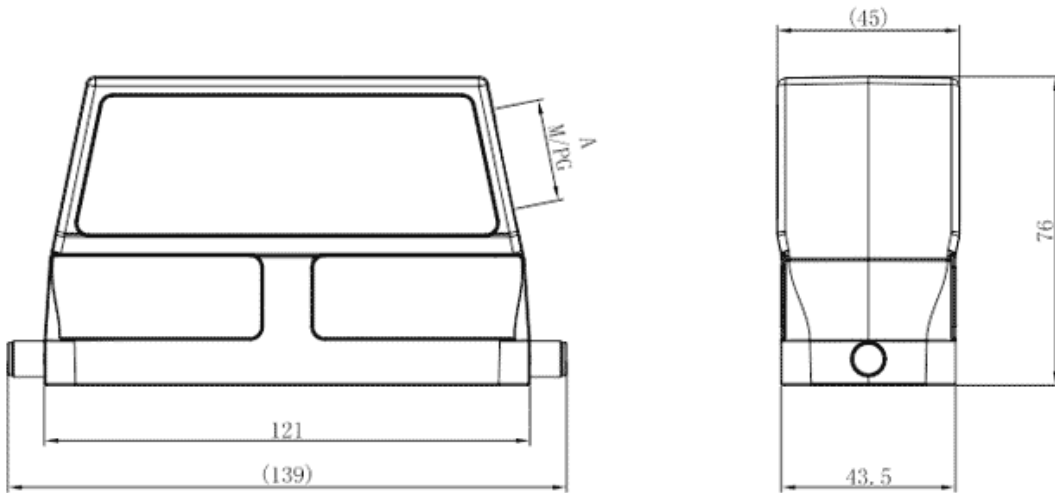

Product Type: Heavy-duty Connector Housing

Product Name: S24B-SEH-2B-PG29

Product Description: S24B Hoods, side entry, high construction, 2 bolts, PG29 thread

### Product Size