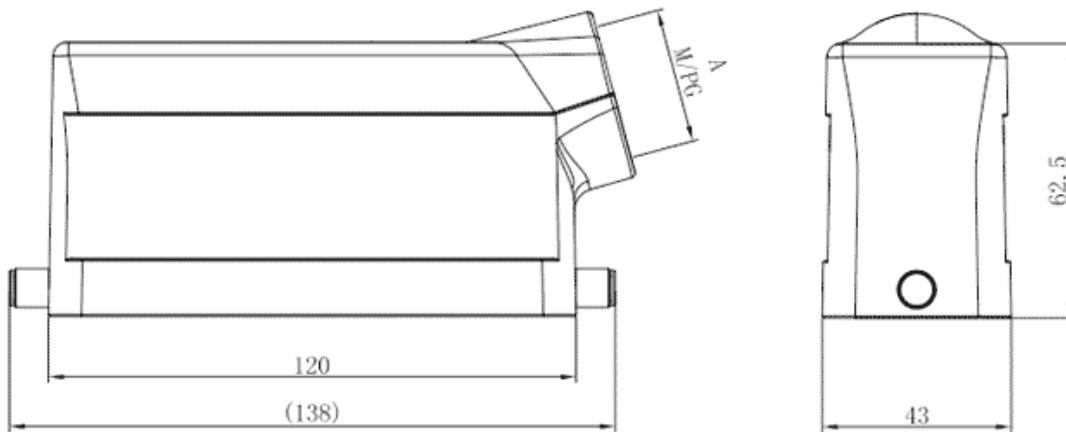

Product Type: Heavy-duty Connector Housing

Product Name: S24B-SE-2B-M32

Product Description: S24B Hoods, side entry, 2 bolts, M32 thread

## Product Size