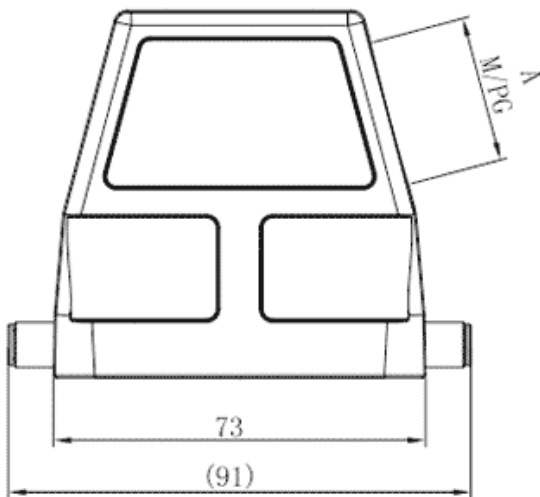

Product Type: Heavy-duty Connector Housing

Product Name: S10B-SEH-2B-PG29

Product Description: S10B Hoods, side entry, high construction, 2 bolts, PG29 thread

Product Size

Parameters

<input checked="" type="checkbox"/> SUPU ID	S10B-SEH-2B-PG29
<input checked="" type="checkbox"/> Protection Level	IP65
<input checked="" type="checkbox"/> Operating temperature range	-40°C~+125°C
<input checked="" type="checkbox"/> Color	Grey