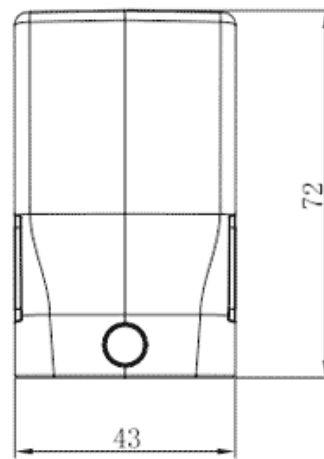

Product Type: Heavy-duty Connector Housing

Product Name: S10B-SEH-2B-PG29

Product Description: S10B Hoods, side entry, high construction, 2 bolts, PG29 thread

Product Size

Parameters

<input checked="" type="checkbox"/> SUPU ID	S10B-SEH-2B-PG29
<input checked="" type="checkbox"/> Protection Level	IP65
<input checked="" type="checkbox"/> Operating temperature range	-40°C~+125°C
<input checked="" type="checkbox"/> Color	Grey