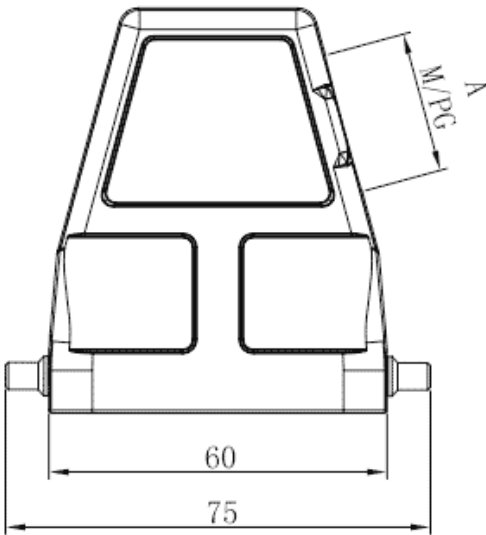

Product Type: Heavy-duty Connector Housing

Product Name: S6B-SEH-2B-PG29

Product Description: S6B Hoods, side entry, high construction, 2 bolts, PG29 thread

Product Size

Parameters

☞ SUPU ID	S6B-SEH-2B-PG29
☞ Protection Level	IP65
☞ Operating temperature range	-40°C~+125°C
☞ Color	Grey

☞ Thread type	PG29
☞ Category	Housing
☞ Mechanical endurance	≥500

Technical data

☞ Sealing material	NBR
☞ Housing Material	Die-Cast Aluminum

Commercial data

☞ Order No	S6B-SEH-2B-PG29
☞ Packing unit	PCS
☞ Minimum order quantity	1