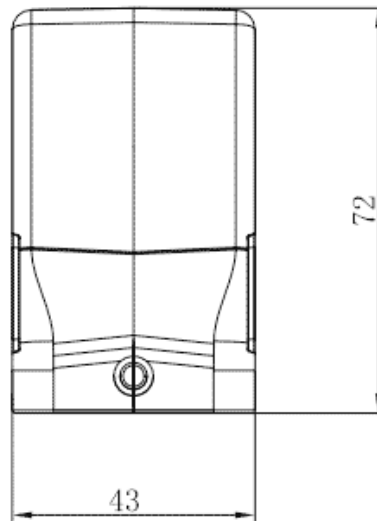

Product Type: Heavy-duty Connector Housing

Product Name: S6B-SEH-2B-PG29

Product Description: S6B Hoods, side entry, high construction, 2 bolts, PG29 thread

Product Size

Parameters

☞ SUPU ID	S6B-SEH-2B-PG29
☞ Protection Level	IP65
☞ Operating temperature range	-40°C~+125°C
☞ Color	Grey

☞ Thread type	PG29
☞ Category	Housing
☞ Mechanical endurance	≥500

Technical data

☞ Sealing material	NBR
☞ Housing Material	Die-Cast Aluminum

Commercial data

☞ Order No	S6B-SEH-2B-PG29
☞ Packing unit	PCS
☞ Minimum order quantity	1