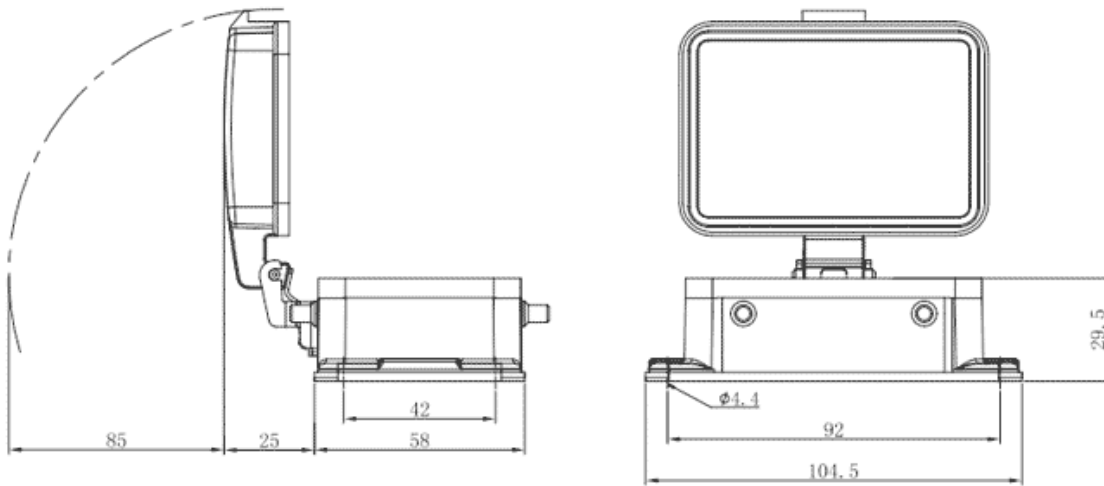

Product Type: Heavy-duty Connector Housing

Product Name: S32A-BM-4B-PC

Product Description: S32A Housings, 4
blots, bulkhead mounting, plastic cover

Product Size

Parameters

☞ SUPU ID	S32A-BM-4B-PC
☞ Protection Level	IP65
☞ Operating temperature range	-40°C~+125°C
☞ Color	Grey

☞ Thread type	/
☞ Category	Base
☞ Mechanical endurance	≥500

Technical data

☞ Sealing material	NBR
☞ Housing Material	Die-Cast Aluminum

Commercial data

☞ Order No	S32A-BM-4B-PC
☞ Packing unit	PCS
☞ Minimum order quantity	1