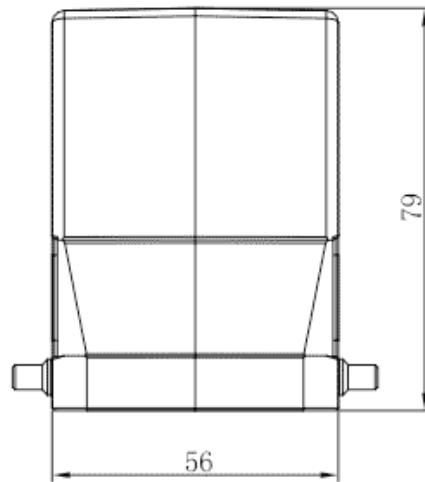

Product Type: Heavy-duty Connector Housing

Product Name: S32A-SEH-4B-M32

Product Description: S32A Hoods, side entry, high construction, 4 bolts, M32 thread

**Product Size**

**Parameters**

☞ SUPU ID	S32A-SEH-4B-M32
☞ Protection Level	IP65
☞ Operating temperature range	-40°C~+125°C
☞ Color	Grey