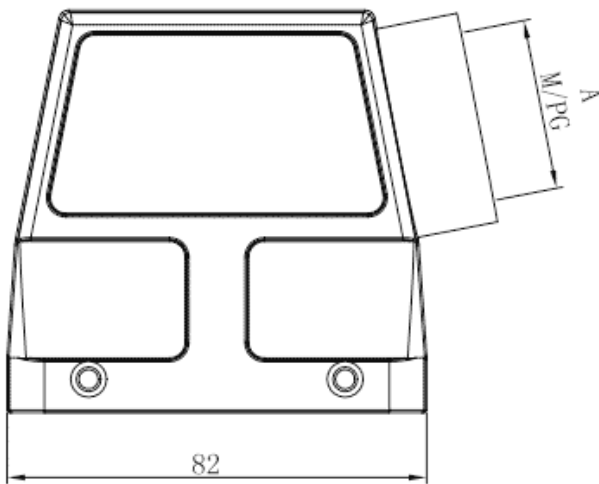

Product Type: Heavy-duty Connector Housing

Product Name: S32A-SEH-4B-M32

Product Description: S32A Hoods, side entry, high construction, 4 bolts, M32 thread

**Product Size**

**Parameters**

☞ SUPU ID	S32A-SEH-4B-M32
☞ Protection Level	IP65
☞ Operating temperature range	-40°C~+125°C
☞ Color	Grey