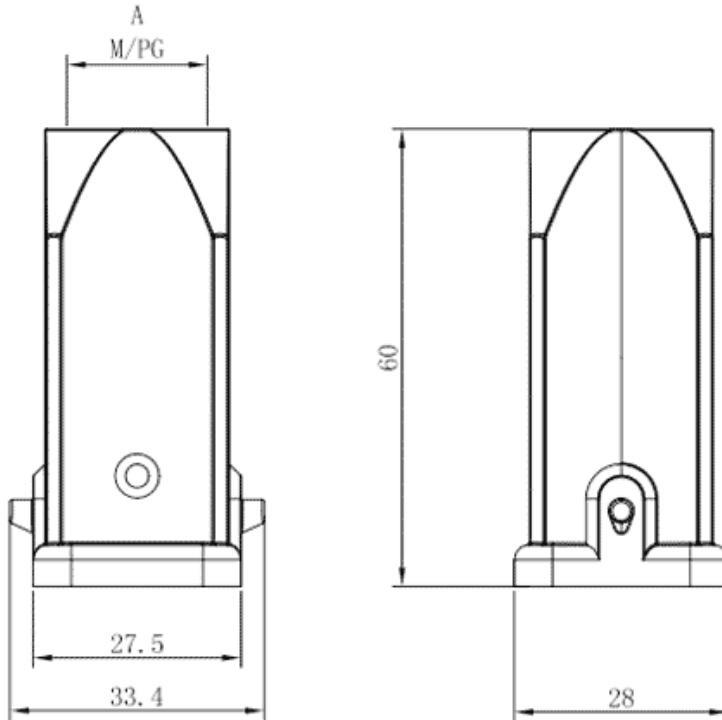

Product Type: Heavy-duty Connector Housing

Product Name: S3A-TE-2B-
PG13.5

Product Description: S3A Hoods, top entry, 2 bolts, PG13.5 thread

Product Size

Parameters

<input checked="" type="checkbox"/> SUPU ID	S3A-TE-2B-PG13.5
<input checked="" type="checkbox"/> Protection Level	IP65
<input checked="" type="checkbox"/> Operating temperature range	-40°C~+125°C
<input checked="" type="checkbox"/> Color	Grey

<input type="checkbox"/> Thread type	PG13.5
<input type="checkbox"/> Category	Housing
<input type="checkbox"/> Mechanical endurance	≥500

Technical data

<input type="checkbox"/> Sealing material	NBR
<input type="checkbox"/> Housing Material	Die-Cast Zinc