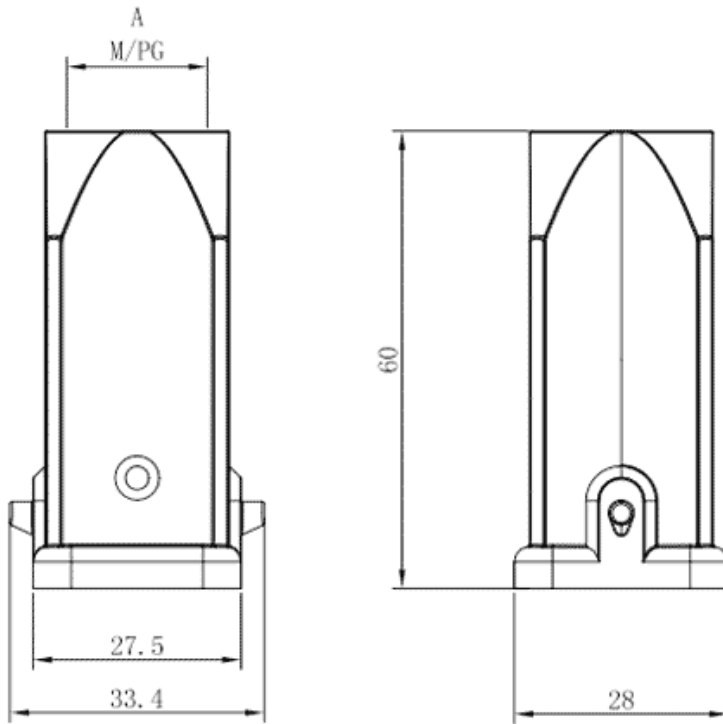

Product Type: Heavy-duty Connector Housing

Product Name:S3A-TE-2B-M20

Product Description: S3A Hoods,top entry,2 bolts,M20 thread

Product Size

Parameters

⌘ SUPU ID	S3A-TE-2B-M20
⌘ Protection Level	IP65
⌘ Operating temperature range	-40°C~+125°C
⌘ Color	Grey

☞ Thread type	M20
☞ Category	Housing
☞ Mechanical endurance	≥500

Technical data

☞ Sealing material	NBR
☞ Housing Material	Die-Cast Zinc

Commercial data

☞ Order No	S3A-TE-2B-M20
☞ Packing unit	PCS
☞ Minimum order quantity	1