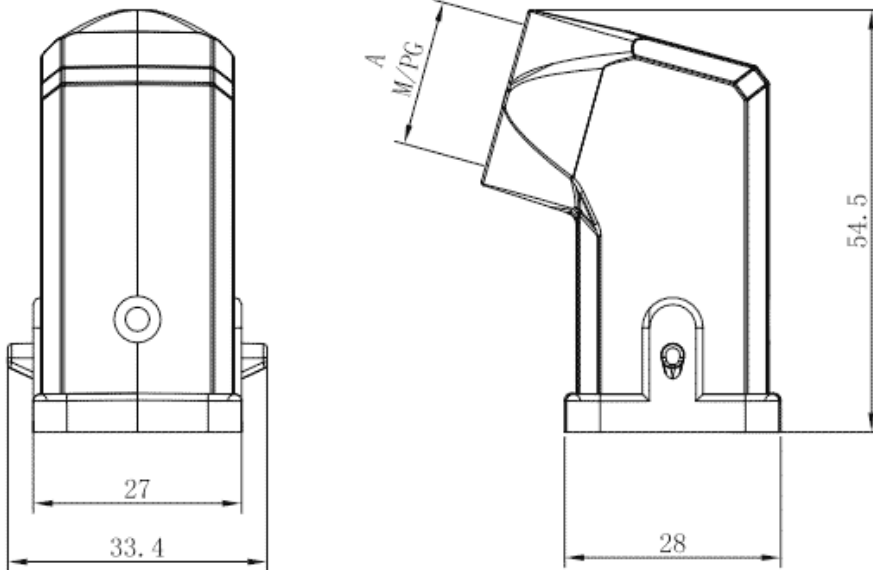

Product Type: Heavy-duty Connector Housing

Product Name:S3A-SE-2B-  
PG13.5

Product Description: S3A Hoods,side entry,2 bolts,PG13.5 thread

## Product Size

## Parameters

<input checked="" type="checkbox"/> SUPU ID	S3A-SE-2B-PG13.5
<input checked="" type="checkbox"/> Protection Level	IP65
<input checked="" type="checkbox"/> Operating temperature range	-40°C~+125°C
<input checked="" type="checkbox"/> Color	Grey