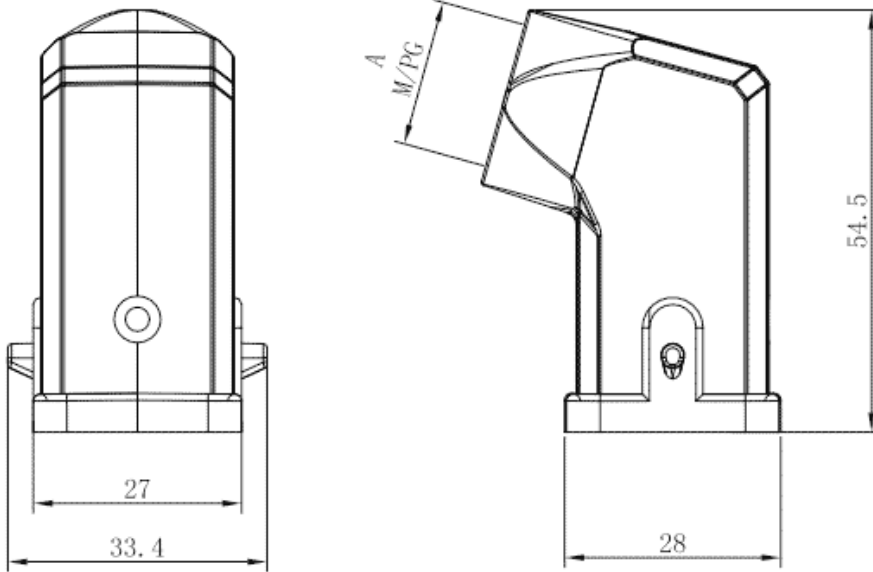

Product Type: Heavy-duty Connector Housing

Product Name: S3A-SE-2B-M20

Product Description: S3A Hoods, side entry, 2 bolts, M20 thread

Product Size

Parameters

<input checked="" type="checkbox"/> SUPU ID	S3A-SE-2B-M20
<input checked="" type="checkbox"/> Protection Level	IP65
<input checked="" type="checkbox"/> Operating temperature range	-40°C~+125°C
<input checked="" type="checkbox"/> Color	Grey

<input type="checkbox"/> Thread type	M20
<input type="checkbox"/> Category	Housing
<input type="checkbox"/> Mechanical endurance	≥500

Technical data

<input type="checkbox"/> Sealing material	NBR
<input type="checkbox"/> Housing Material	Die-Cast Zinc