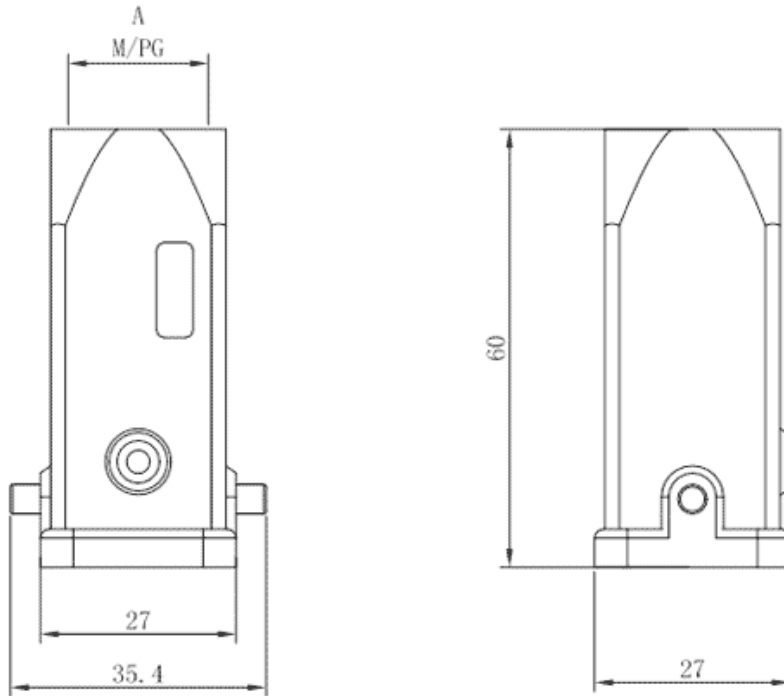

Product Type: Heavy-duty Connector Housing

Product Name: S3A.P-TE-2B-PG11

Product Description: S3A.P Hoods, top entry, 2 bolts, PG11 thread

Product Size

Parameters

<p>☞ SUPU ID</p>	<p>S3A.P-TE-2B-PG11</p>
<p>☞ Protection Level</p>	<p>IP65</p>
<p>☞ Operating temperature range</p>	<p>-40°C~+125°C</p>
<p>☞ Color</p>	<p>Grey</p>

☞ Thread type	PG11
☞ Category	Housing
☞ Mechanical endurance	≥500

Technical data

☞ Sealing material	NBR
☞ Housing Material	PC

Commercial data

☞ Order No	S3A.P-TE-2B-M21
☞ Packing unit	PCS
☞ Minimum order quantity	1