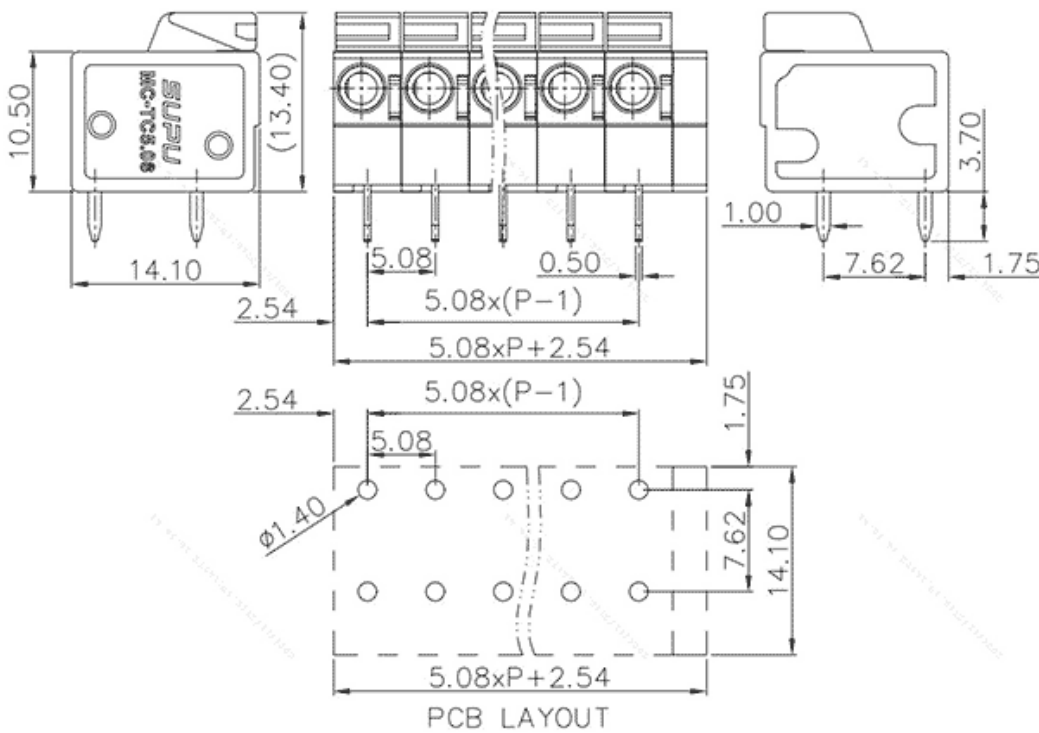

Product Type: Fixed terminal

Product Name: MC-TC5.08H14P-N-0001

Product Description: Pitch:5.08mm Rated Voltage : 400V Rated Current:15A Connection method : Push in connection colour : customizable

Product Size