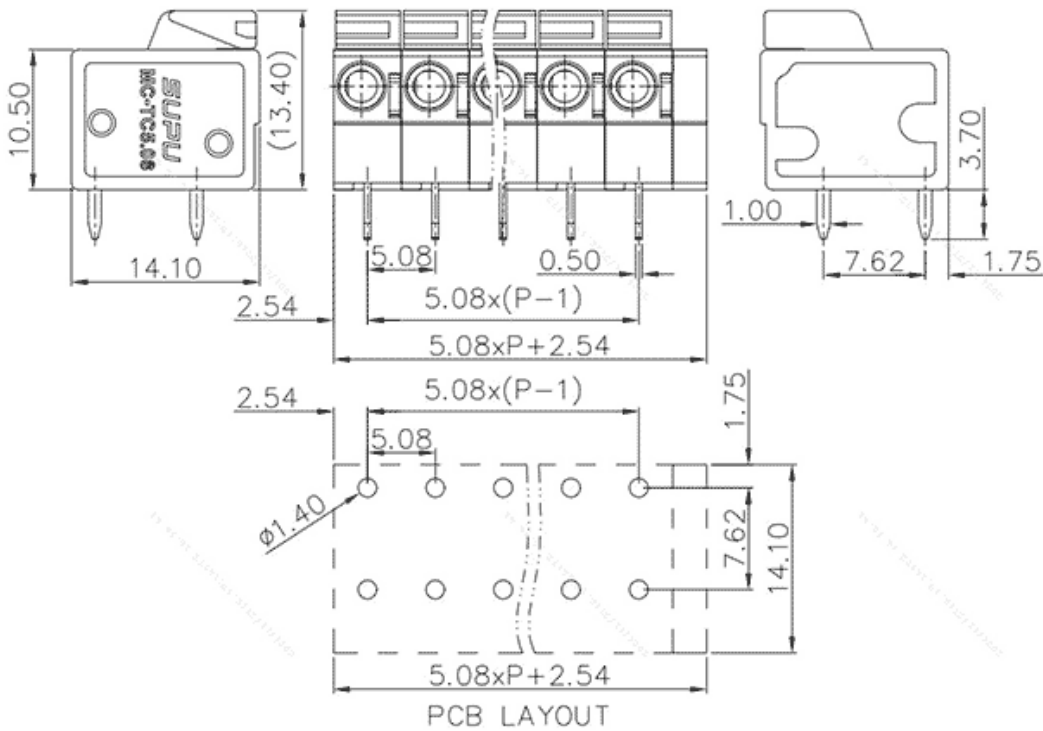

Product Type: Fixed terminal

Product Name: MC-TC5.08H09P-N-0001

Product Description: Pitch:5.08mm Rated Voltage : 400V Rated Current:15A Connection method : Push in connection colour : customizable

Product Size