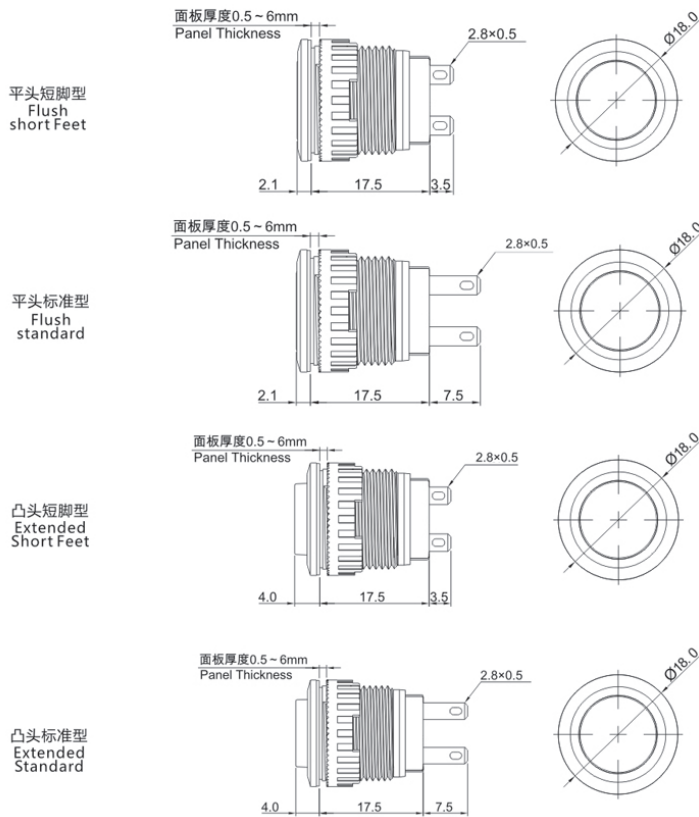

Product Size

Ningbo SUPU Electronics Co., Ltd.

Address: No. 150, Xinxing 4th Road, High-tech Industrial Development Zone,
Cixi City, Zhejiang Province, China